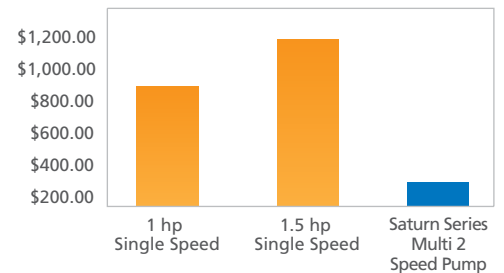

Estimated operating costs over one year at 28 cents a kw/hr