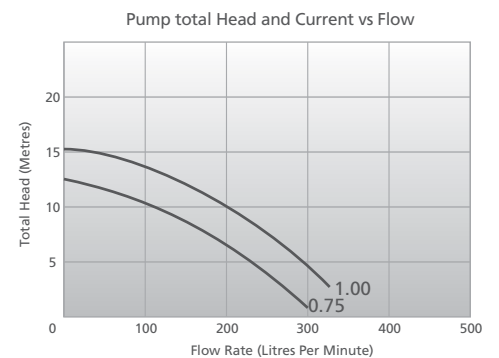

Saturn Series Single Speed Pump Specifications

Horse Power	Volts	Phase	Input Watts	Flow Rate Max @ 8 m/h	Noise @ 1m	Full Load Watts
0.75	240	Single	850	170 lpm	57 dBA	3.5
1.00	240	Single	925	230 lpm	57 dBA	3.9