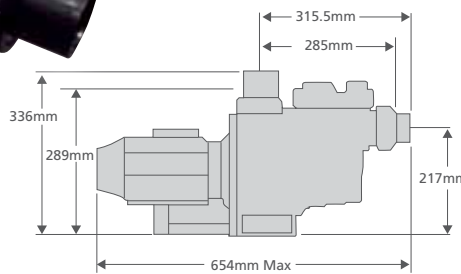

Saturn Series Single Speed Pump Specifications

Horse Power	Volts	Phase	Input Watts	Flow Rate Max @ 8 m/h	Noise @ 1m	Full Load Watts
0.75	240	Single	850	170 lpm	57 dBA	3.5
1.00	240	Single	925	230 lpm	57 dBA	3.9